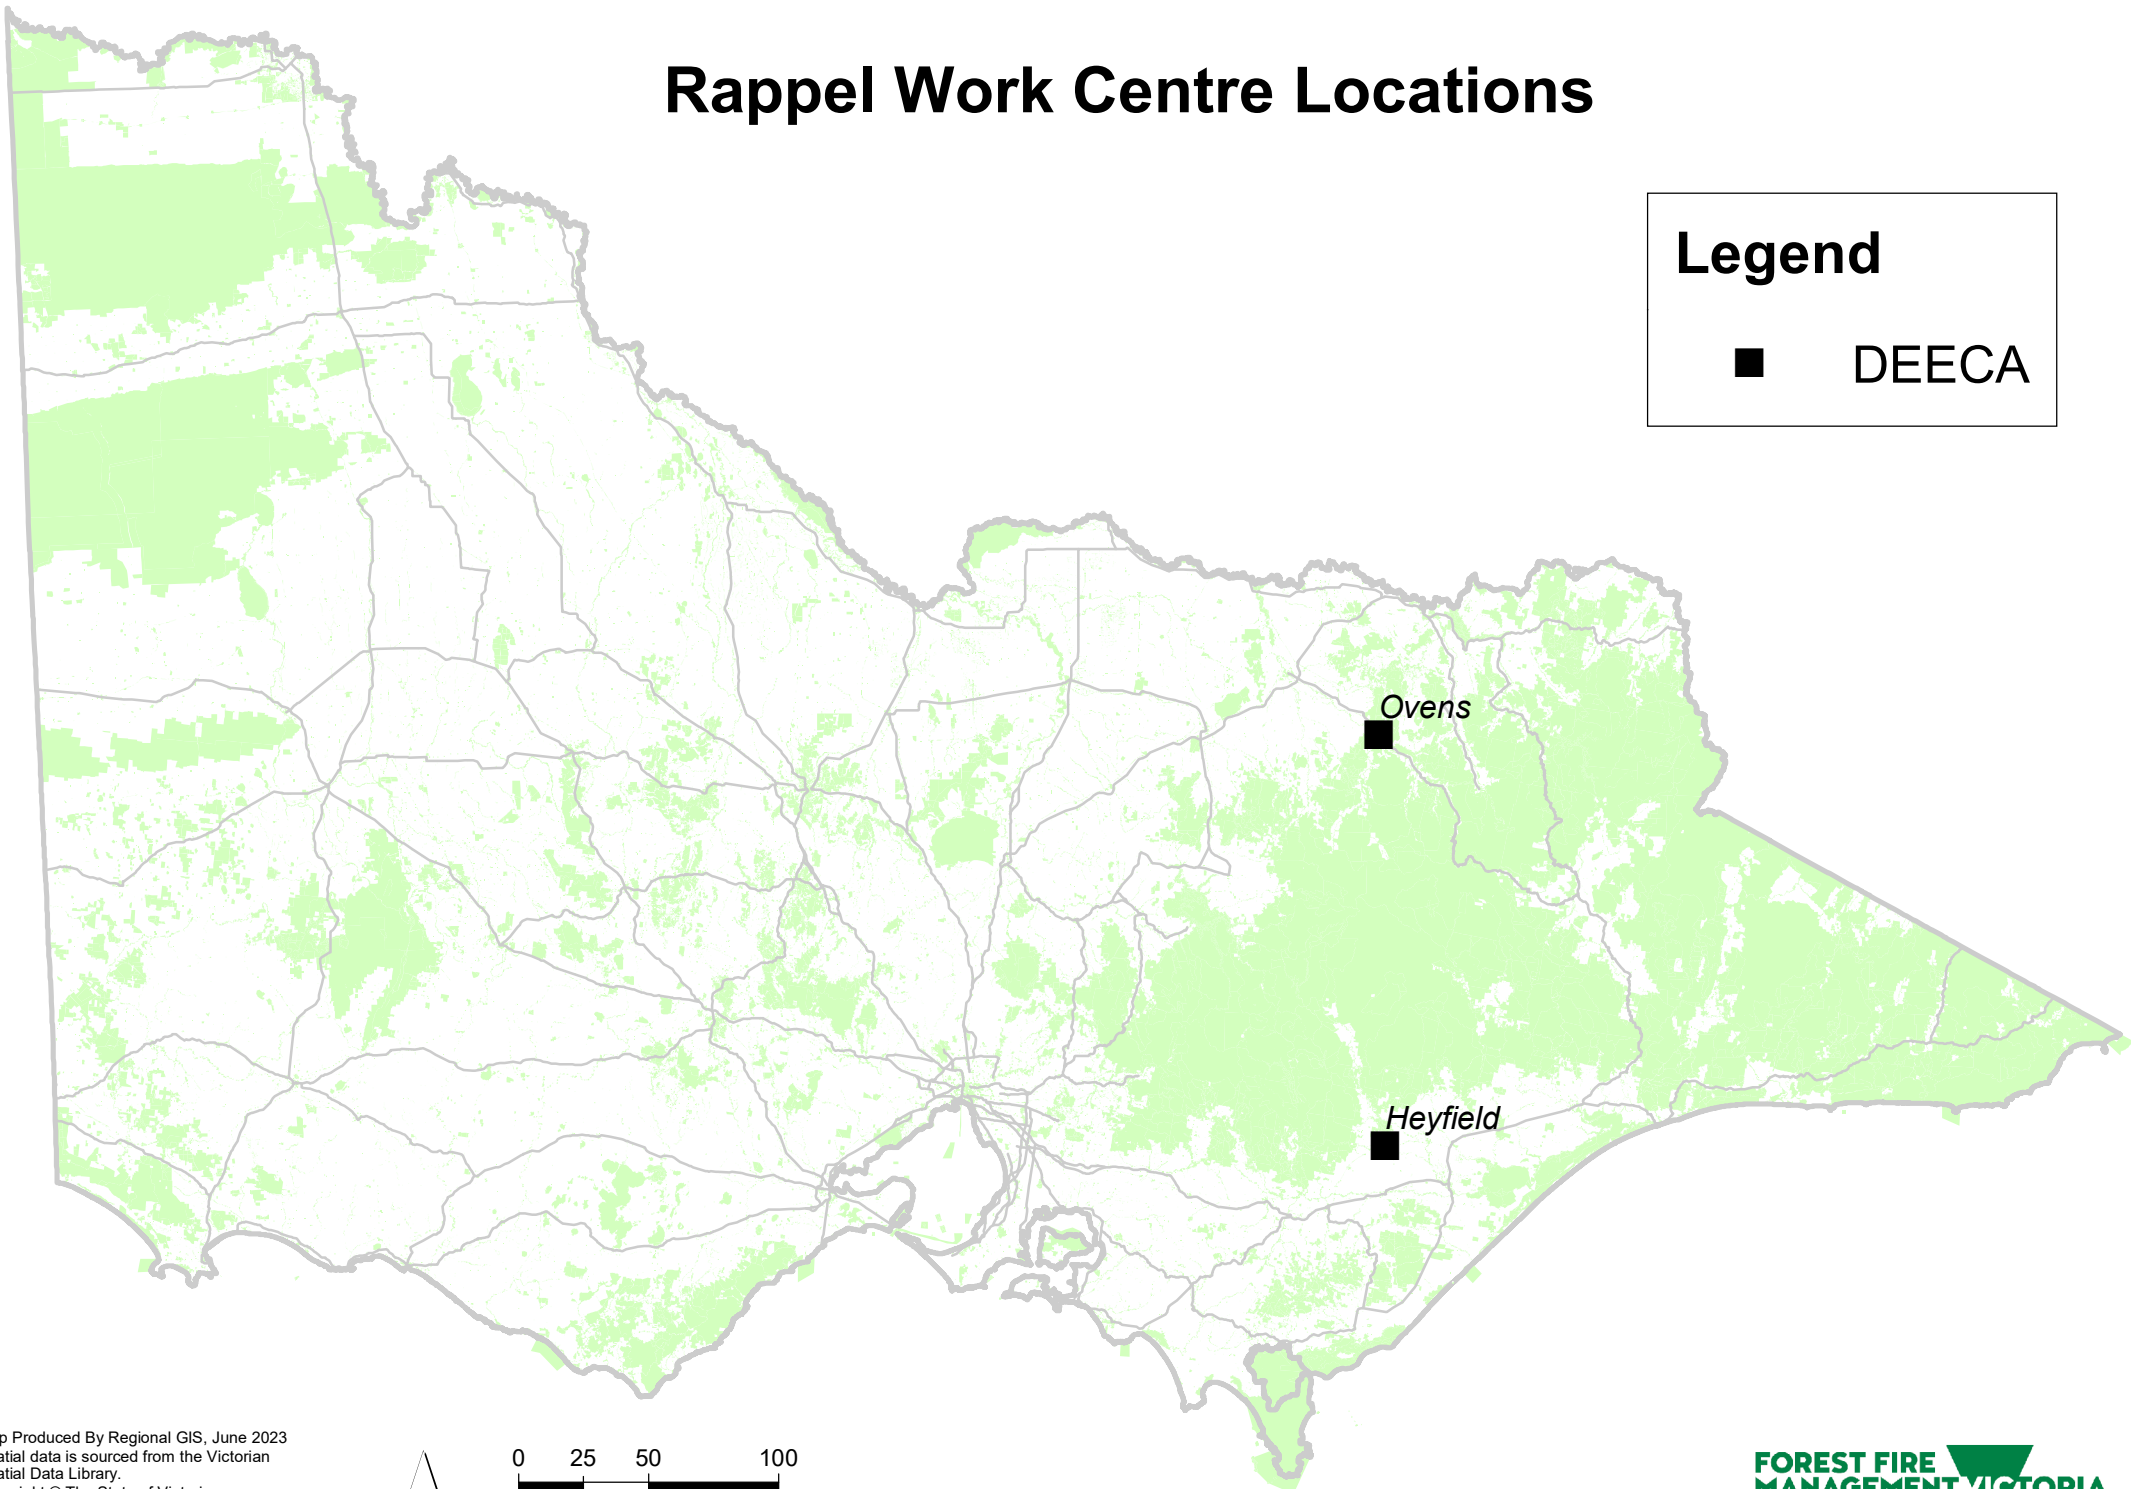

Rappel Work Centre Locations

Legend

■ DEECA

Map Produced By Regional GIS, June 2023
Spatial data is sourced from the Victorian
Spatial Data Library.
Copyright © The State of Victoria,
Department of Energy, Environment and Climate Action