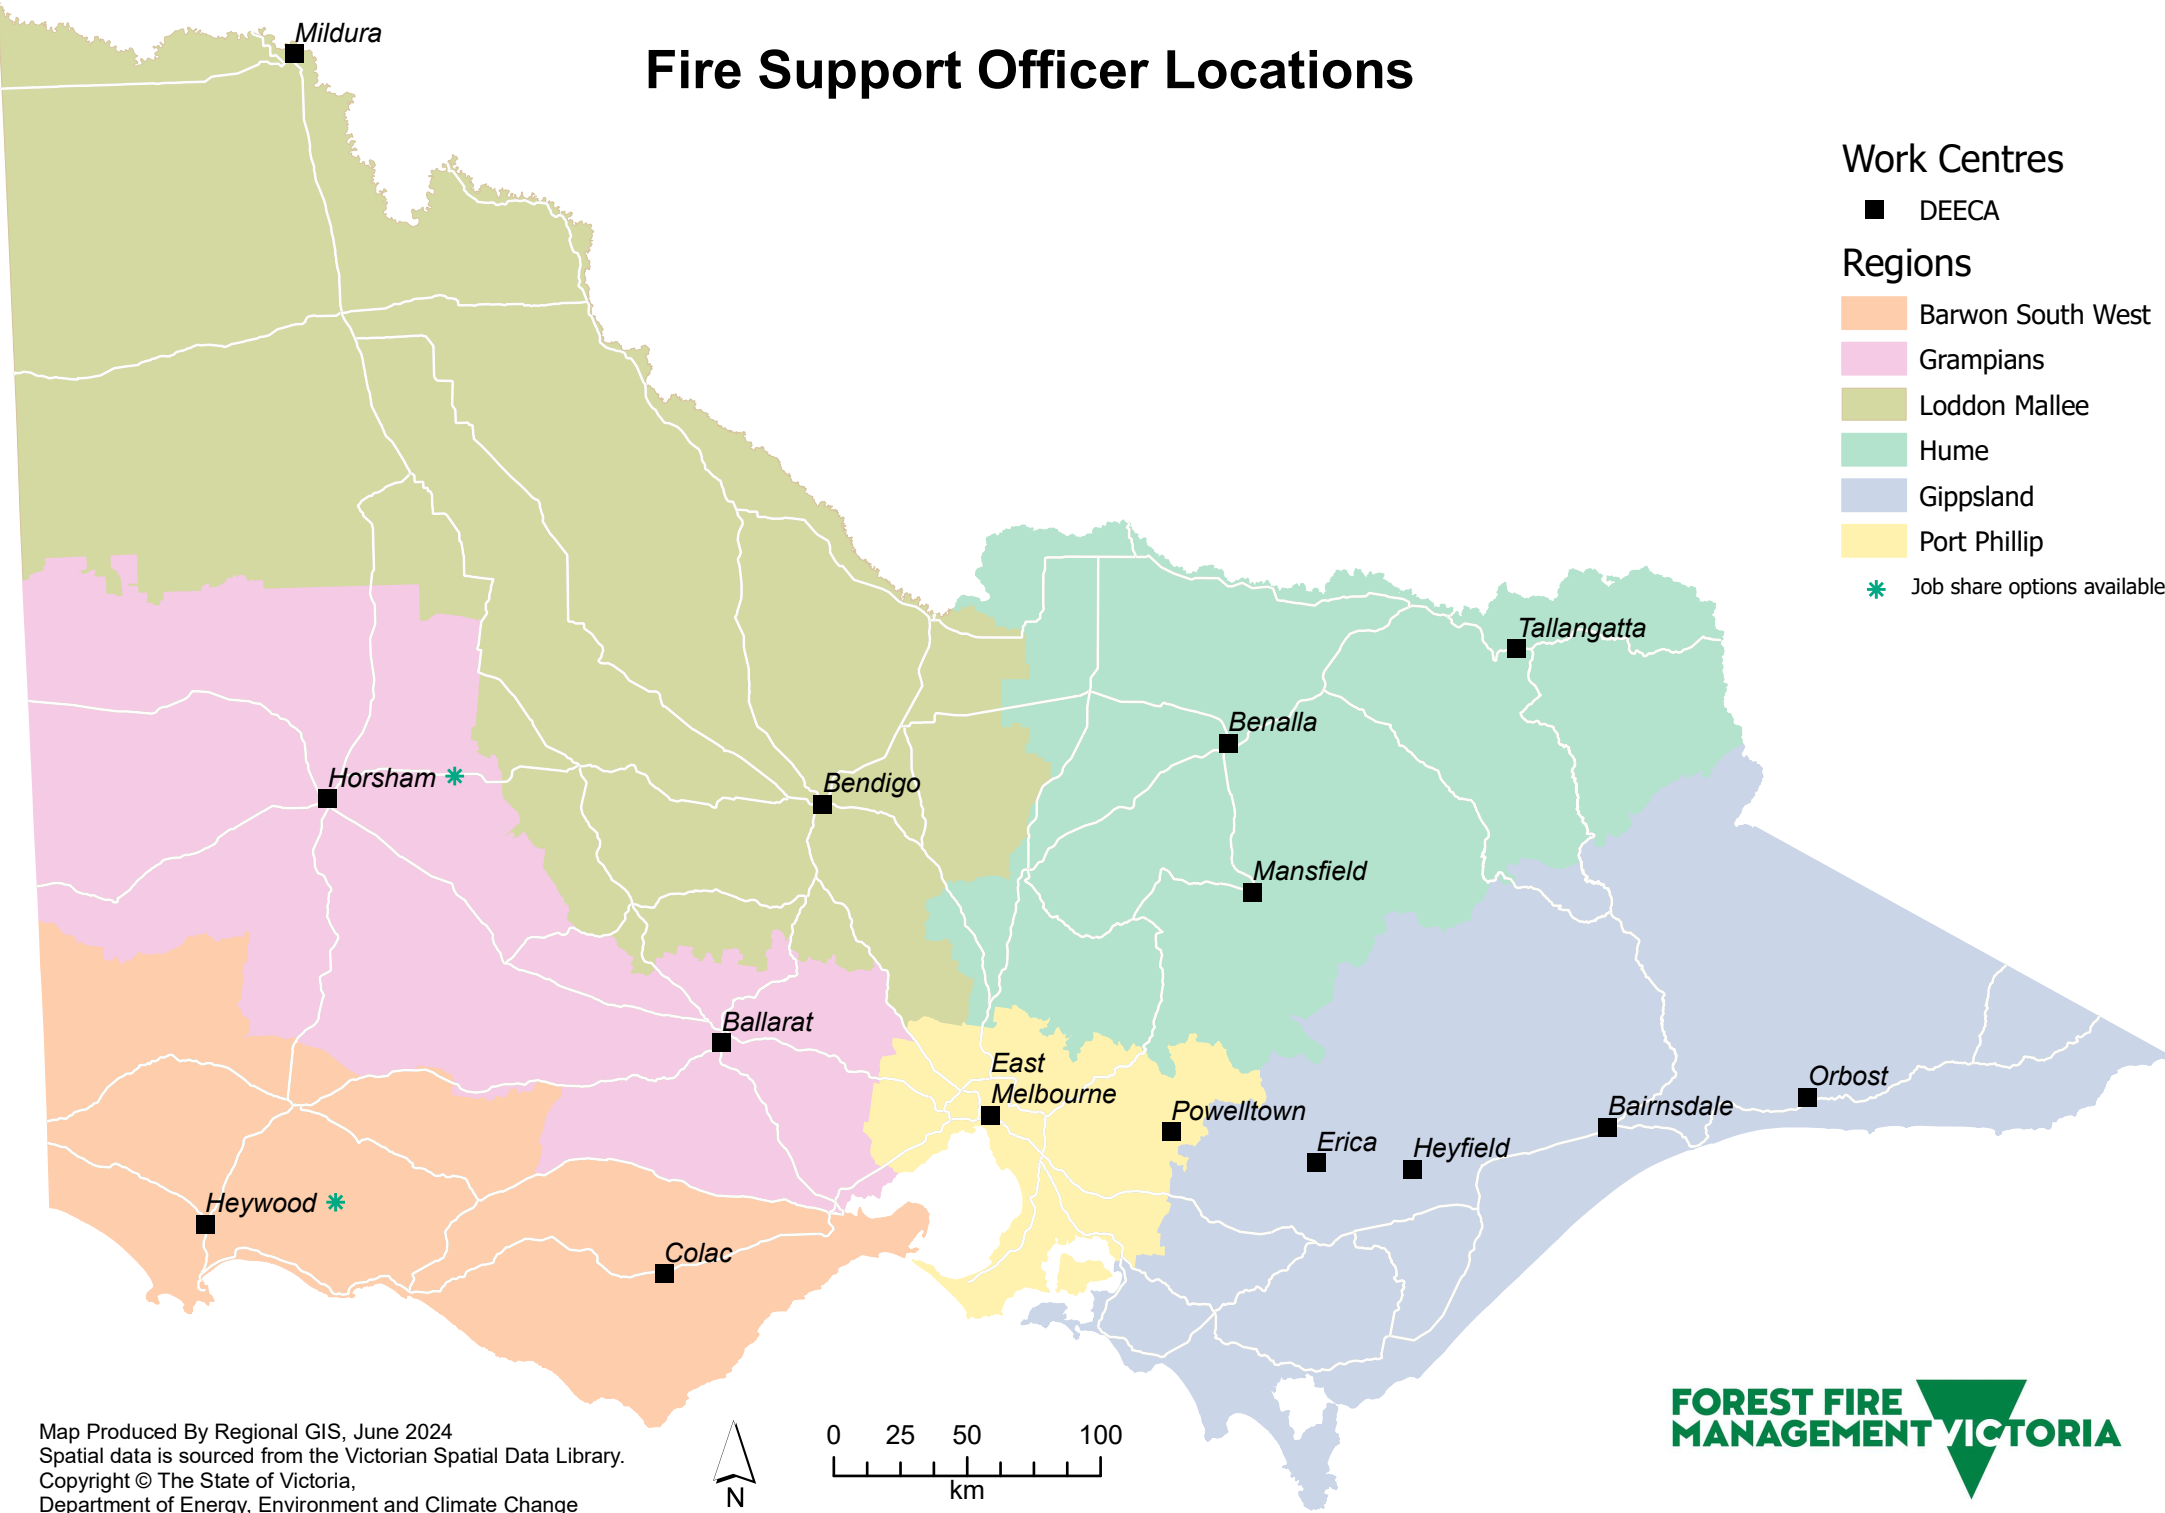

Fire Support Officer Locations

Work Centres

■ DEECA

Regions

■ Barwon South West

■ Grampians

■ Loddon Mallee

■ Hume

■ Gippsland

■ Port Phillip

* Job share options available

Map Produced By Regional GIS, June 2024
Spatial data is sourced from the Victorian Spatial Data Library.
Copyright © The State of Victoria,
Department of Energy, Environment and Climate Change